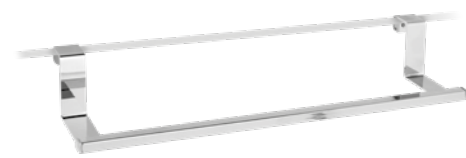

TLL09

**Toallero 30cm / Small towel bar
Inoxidable cromado brillo**
Bright chromed stainless steel
300x90x60